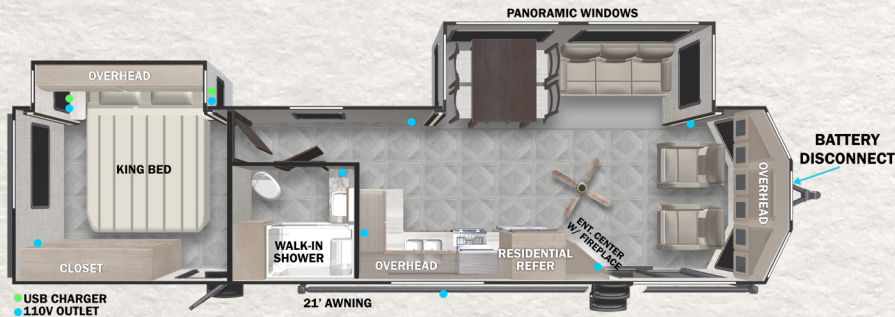

WILDWOOD GRAND LODGE FOREST RIVER

● USB CHARGER
● 110V OUTLET

MODEL #: 42DL
HITCH: 1,855 LBS UVW: 12,179 LBS LENGTH: 41'10"

MODEL #: 42FK
HITCH: 1,780 LBS UVW: 12,469 LBS LENGTH: 42'11"

MODEL #: 42FLDL
HITCH: 1,720 LBS UVW: 12,209 LBS LENGTH: 41'7"

MODEL #: 42VIEW
HITCH: TBD UVW: TBD LENGTH: TBD

MODEL #: 353FLFB

HITCH: 1,335 LBS UYW: 9,234 LBS LENGTH: 37'9"

MODEL #: 40FDEN

HITCH: 1,260 LBS UYW: 10,574 LBS LENGTH: 42'5"

MODEL #: 40RLB

HITCH: 1,445 LBS UYW: 11,604 LBS LENGTH: 43'

MODEL #: 42QBQ

HITCH: 1,365 LBS UYW: 12,029 LBS LENGTH: 42'4"

For detailed specifications, pictures & 360 Tours, visit www.forestriverinc.com/Wildwood OR Scan the QR code!

MEET YOUR LODGE/GRAND LODGE DEALER