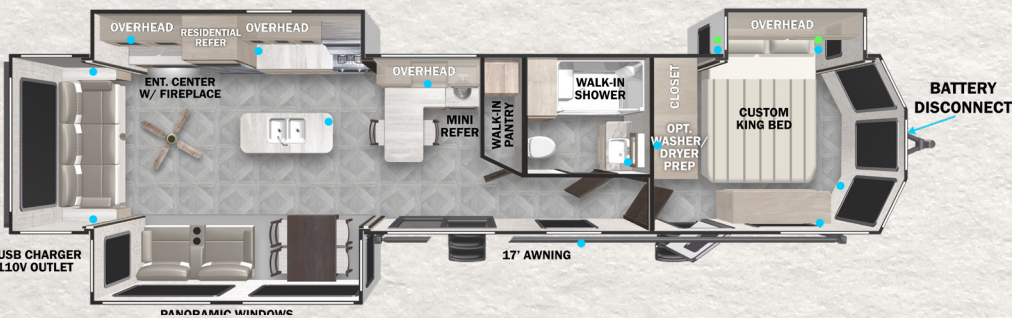

MODEL #: 40RLB

HITCH: 1,445 LBS UYW: 11,604 LBS LENGTH: 43'