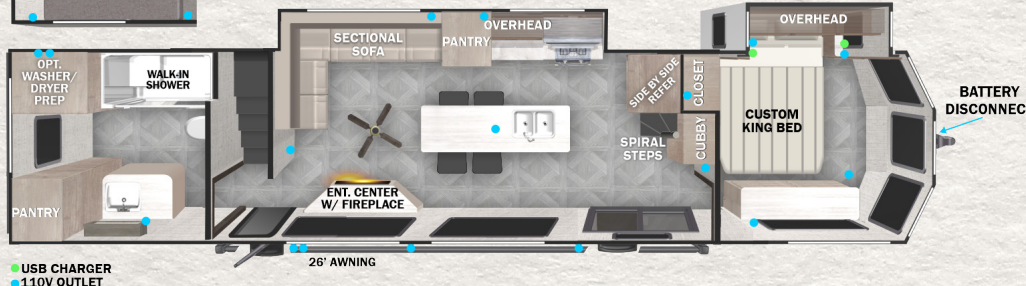

WILDWOOD GRAND LODGE FOREST RIVER

● USB CHARGER
● 110V OUTLET

MODEL #: 42DL
HITCH: 1,855 LBS UVW: 12,179 LBS LENGTH: 41'10"

MODEL #: 42FK
HITCH: 1,780 LBS UVW: 12,469 LBS LENGTH: 42'11"

MODEL #: 42FLDL
HITCH: 1,720 LBS UVW: 12,209 LBS LENGTH: 41'7"

MODEL #: 42QBQ

HITCH: 1,365 LBS UYW: 12,029 LBS LENGTH: 42'4"

For detailed specifications, pictures & 360 Tours, visit www.forestriverinc.com/Wildwood OR Scan the QR code!

MEET YOUR LODGE/GRAND LODGE DEALER