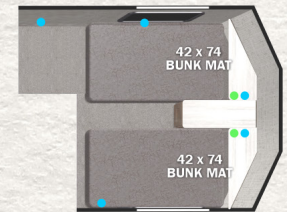

WILDWOOD GRAND LODGE FOREST RIVER

● USB CHARGER
● 110V OUTLET

MODEL #: 42DL
HITCH: 1,855 LBS UVW: 12,179 LBS LENGTH: 41'10"

MODEL #: 42FK
HITCH: 1,780 LBS UVW: 12,469 LBS LENGTH: 42'11"

MODEL #: 42FLDL
HITCH: 1,720 LBS UVW: 12,209 LBS LENGTH: 41'7"

MODEL #: 42VIEW
HITCH: TBD UVW: TBD LENGTH: TBD

MODEL #: 353FLFB

HITCH: 1,335 LBS UYW: 9,234 LBS LENGTH: 37'9"

MODEL #: 40FDEN

HITCH: 1,260 LBS UYW: 10,574 LBS LENGTH: 42'5"

MODEL #: 40RLB

HITCH: 1,445 LBS UYW: 11,604 LBS LENGTH: 43'

MODEL #: 42QBQ

HITCH: 1,365 LBS UYW: 12,029 LBS LENGTH: 42'4"

For detailed specifications, pictures & 360 Tours, visit www.forestriverinc.com/Wildwood OR Scan the QR code!

MEET YOUR LODGE/GRAND LODGE DEALER