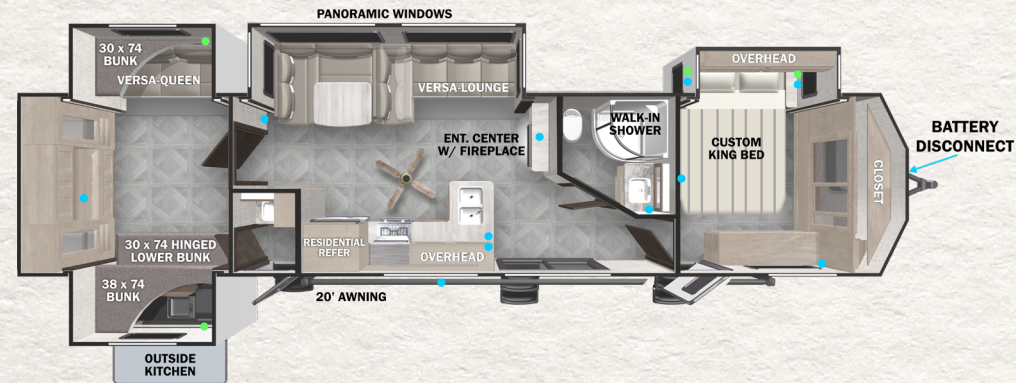

MODEL #: 42VIEW
HITCH: TBD UVW: TBD LENGTH: TBD

MODEL #: 353FLFB

HITCH: 1,335 LBS UYW: 9,234 LBS LENGTH: 37'9"

MODEL #: 40FDEN

HITCH: 1,260 LBS UYW: 10,574 LBS LENGTH: 42'5"

MODEL #: 40RLB

HITCH: 1,445 LBS UYW: 11,604 LBS LENGTH: 43'

MODEL #: 42QBQ

HITCH: 1,365 LBS UYW: 12,029 LBS LENGTH: 42'4"

For detailed specifications, pictures & 360 Tours, visit www.forestriverinc.com/Wildwood OR Scan the QR code!

MEET YOUR LODGE/GRAND LODGE DEALER