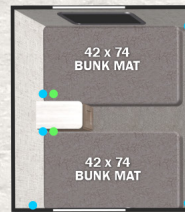

WILDWOOD GRAND LODGE FOREST RIVER

● USB CHARGER
● 110V OUTLET

MODEL #: 42DL
HITCH: 1,855 LBS UVW: 12,179 LBS LENGTH: 41'10"

MODEL #: 42FK
HITCH: 1,780 LBS UVW: 12,469 LBS LENGTH: 42'11"

MODEL #: 42FLDL
HITCH: 1,720 LBS UVW: 12,209 LBS LENGTH: 41'7"

MODEL #: 42VIEW
HITCH: TBD UVW: TBD LENGTH: TBD

MODEL #: 353FLFB

HITCH: 1,335 LBS UYW: 9,234 LBS LENGTH: 37'9"

MODEL #: 40FDEN

HITCH: 1,260 LBS UYW: 10,574 LBS LENGTH: 42'5"

MODEL #: 40RLB

HITCH: 1,445 LBS UYW: 11,604 LBS LENGTH: 43'

MODEL #: 42QBQ

HITCH: 1,365 LBS UYW: 12,029 LBS LENGTH: 42'4"

For detailed specifications, pictures & 360 Tours, visit www.forestriverinc.com/Wildwood OR Scan the QR code!

MEET YOUR LODGE/GRAND LODGE DEALER