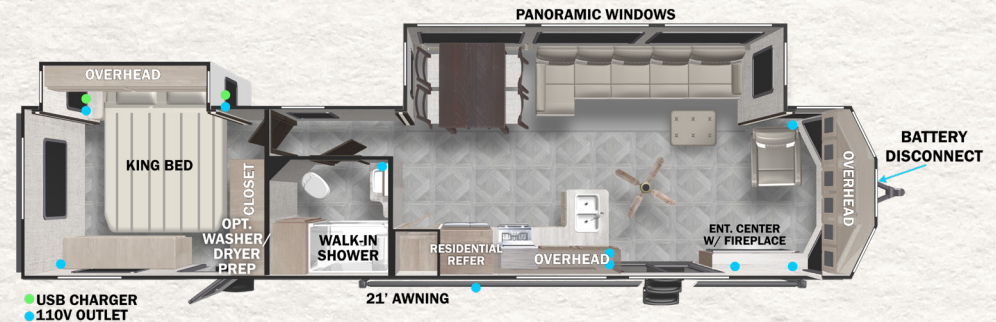

WILDWOOD GRAND LODGE FOREST RIVER

● USB CHARGER
● 110V OUTLET

MODEL #: 42DL
HITCH: 1,855 LBS UVW: 12,179 LBS LENGTH: 41'10"

MODEL #: 42FK
HITCH: 1,780 LBS UVW: 12,469 LBS LENGTH: 42'11"

MODEL #: 42FLDL
HITCH: 1,720 LBS UVW: 12,209 LBS LENGTH: 41'7"

MODEL #: 42VIEW
HITCH: TBD UVW: TBD LENGTH: TBD

MODEL #: 353FLFB

HITCH: 1,335 LBS UYW: 9,234 LBS LENGTH: 37'9"

MODEL #: 40FDEN

HITCH: 1,260 LBS UYW: 10,574 LBS LENGTH: 42'5"

MODEL #: 40RLB

HITCH: 1,445 LBS UYW: 11,604 LBS LENGTH: 43'

MODEL #: 42QBQ

HITCH: 1,365 LBS UYW: 12,029 LBS LENGTH: 42'4"

For detailed specifications, pictures & 360 Tours, visit www.forestriverinc.com/Wildwood OR Scan the QR code!

MEET YOUR LODGE/GRAND LODGE DEALER