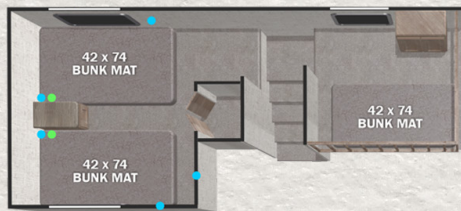

WILDWOOD GRAND LODGE FOREST RIVER

● USB CHARGER
● 110V OUTLET

MODEL #: 42DL
HITCH: 1,855 LBS UVW: 12,179 LBS LENGTH: 41'10"

MODEL #: 42FK
HITCH: 1,780 LBS UVW: 12,469 LBS LENGTH: 42'11"

MODEL #: 42FLDL
HITCH: 1,720 LBS UVW: 12,209 LBS LENGTH: 41'7"

MODEL #: 42VIEW
HITCH: TBD UVW: TBD LENGTH: TBD

MODEL #: 353FLFB

HITCH: 1,335 LBS UYW: 9,234 LBS LENGTH: 37'9"

MODEL #: 40FDEN

HITCH: 1,260 LBS UYW: 10,574 LBS LENGTH: 42'5"

MODEL #: 40RLB

HITCH: 1,445 LBS UYW: 11,604 LBS LENGTH: 43'

MODEL #: 42QBQ

HITCH: 1,365 LBS UYW: 12,029 LBS LENGTH: 42'4"

For detailed specifications, pictures & 360 Tours, visit www.forestriverinc.com/Wildwood OR Scan the QR code!

MEET YOUR LODGE/GRAND LODGE DEALER