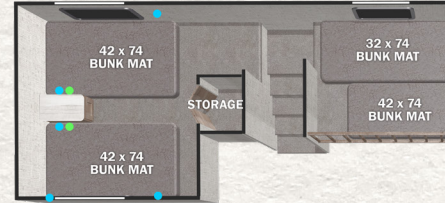

WILDWOOD GRAND LODGE FOREST RIVER

● USB CHARGER
● 110V OUTLET

MODEL #: 42DL
HITCH: 1,855 LBS UVW: 12,179 LBS LENGTH: 41'10"

MODEL #: 42FK
HITCH: 1,780 LBS UVW: 12,469 LBS LENGTH: 42'11"

MODEL #: 42FLDL
HITCH: 1,720 LBS UVW: 12,209 LBS LENGTH: 41'7"

MODEL #: 42VIEW
HITCH: TBD UVW: TBD LENGTH: TBD

MODEL #: 353FLFB

HITCH: 1,335 LBS UYW: 9,234 LBS LENGTH: 37'9"

MODEL #: 40FDEN

HITCH: 1,260 LBS UYW: 10,574 LBS LENGTH: 42'5"

MODEL #: 40RLB

HITCH: 1,445 LBS UYW: 11,604 LBS LENGTH: 43'

MODEL #: 42QBQ

HITCH: 1,365 LBS UYW: 12,029 LBS LENGTH: 42'4"

For detailed specifications, pictures & 360 Tours, visit www.forestriverinc.com/Wildwood OR Scan the QR code!

MEET YOUR LODGE/GRAND LODGE DEALER