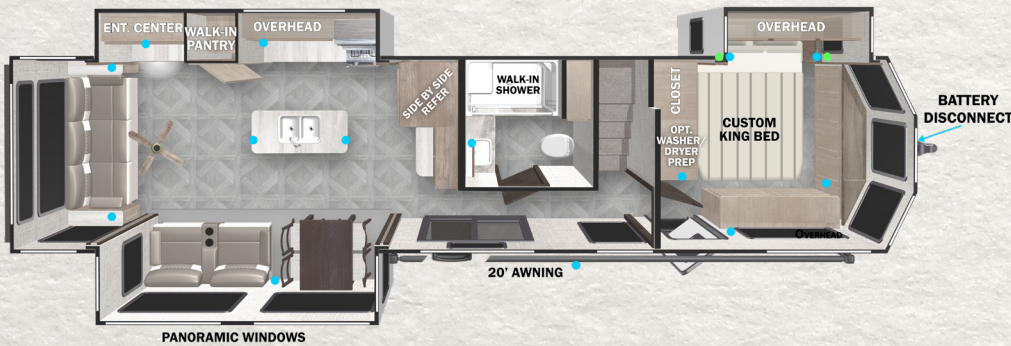

WILDWOOD GRAND LODGE FOREST RIVER

● USB CHARGER
● 110V OUTLET

MODEL #: 42DL
HITCH: 1,855 LBS UVW: 12,179 LBS LENGTH: 41'10"

MODEL #: 42FK
HITCH: 1,780 LBS UVW: 12,469 LBS LENGTH: 42'11"

MODEL #: 42FLDL
HITCH: 1,720 LBS UVW: 12,209 LBS LENGTH: 41'7"

MODEL #: 42QBQ

HITCH: 1,365 LBS UYW: 12,029 LBS LENGTH: 42'4"

For detailed specifications, pictures & 360 Tours, visit www.forestriverinc.com/Wildwood OR Scan the QR code!

MEET YOUR LODGE/GRAND LODGE DEALER