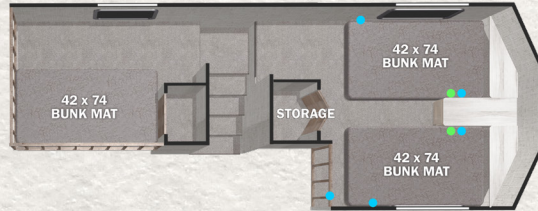

WILDWOOD GRAND LODGE FOREST RIVER

● USB CHARGER
● 110V OUTLET

MODEL #: 42DL
HITCH: 1,855 LBS UVW: 12,179 LBS LENGTH: 41'10"

MODEL #: 42FK
HITCH: 1,780 LBS UVW: 12,469 LBS LENGTH: 42'11"

MODEL #: 42FLDL
HITCH: 1,720 LBS UVW: 12,209 LBS LENGTH: 41'7"

MODEL #: 42VIEW
HITCH: TBD UVW: TBD LENGTH: TBD

MODEL #: 353FLFB

HITCH: 1,335 LBS UYW: 9,234 LBS LENGTH: 37'9"

MODEL #: 40FDEN

HITCH: 1,260 LBS UYW: 10,574 LBS LENGTH: 42'5"

MODEL #: 40RLB

HITCH: 1,445 LBS UYW: 11,604 LBS LENGTH: 43'

MODEL #: 42QBQ

HITCH: 1,365 LBS UYW: 12,029 LBS LENGTH: 42'4"

For detailed specifications, pictures & 360 Tours, visit www.forestriverinc.com/Wildwood OR Scan the QR code!

MEET YOUR LODGE/GRAND LODGE DEALER