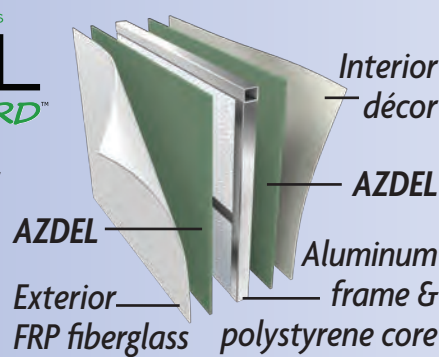

Paddle Light/Vent Switches

AZDEL Onboard RV composite panels create a durable, lightweight, water and temperature resistant, odorless and environmentally friendly wall that will increase the life of your RV.