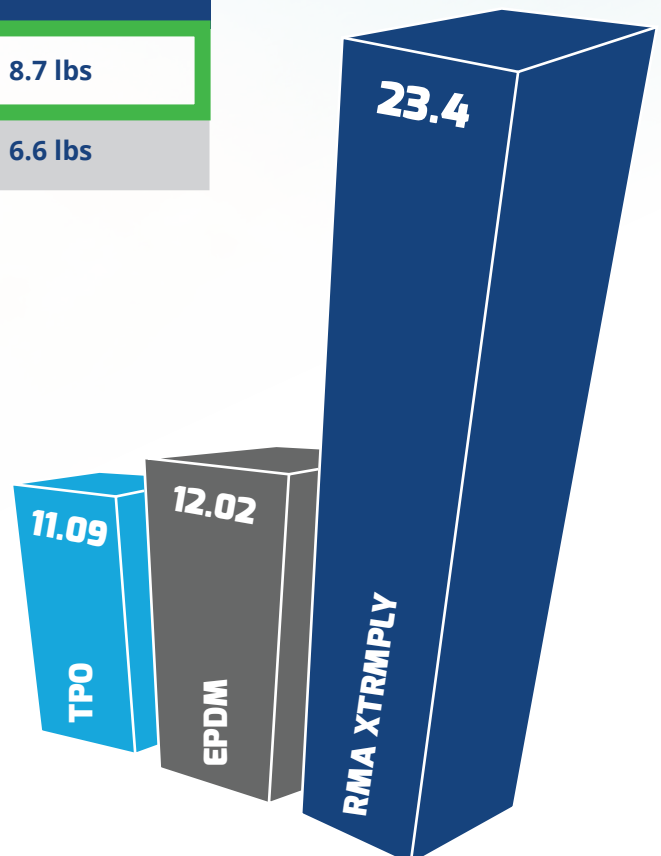

UNMATCHED STRENGTH - 100% WEARLAYER

MEMBRANE	PUNCTURE STRENGTH	TEAR STRENGTH
✓ PVC	23.4	8.7 lbs
TPO	11.09	6.6 lbs

20%
MORE TEAR
RESISTANCE

2X
THE PUNCTURE
STRENGTH

100%
WEARLAYER
TOP TO BOTTOM

**THE
STRONGEST
RV ROOF ON
THE MARKET**