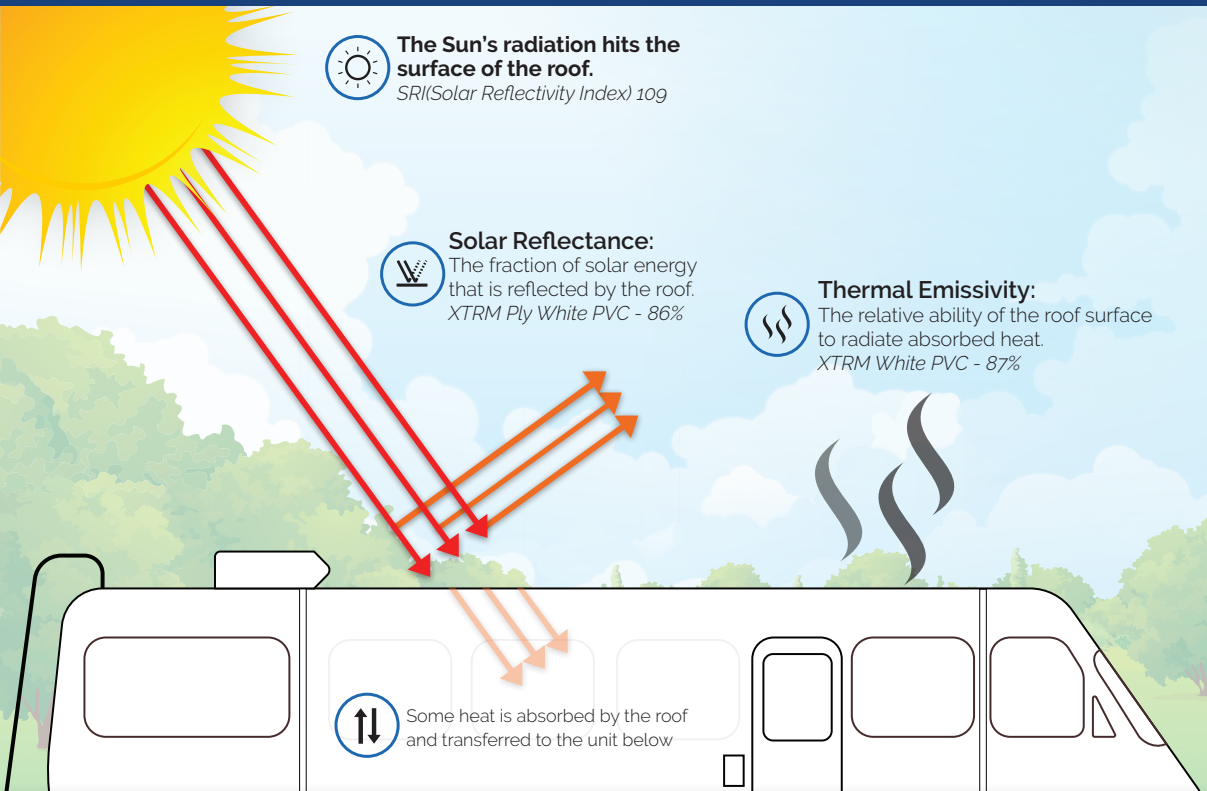

MOST ENERGY EFFICIENT & REFLECTIVE

**EXTRAORDINARY
REFLECTIVITY
KEEPING YOUR
UNIT COOLER**

109

**SRI
SOLAR REFLECTIVITY
INDEX**

BEST WARRANTY ON THE MARKET

ZERO PVC MEMBRANE FAILURES TO DATE

NEW

15 YEAR WARRANTY

**LASALLE BRISTOL AND RMA OFFER A 15 YEAR
WARRANTY COVERED 100%.**